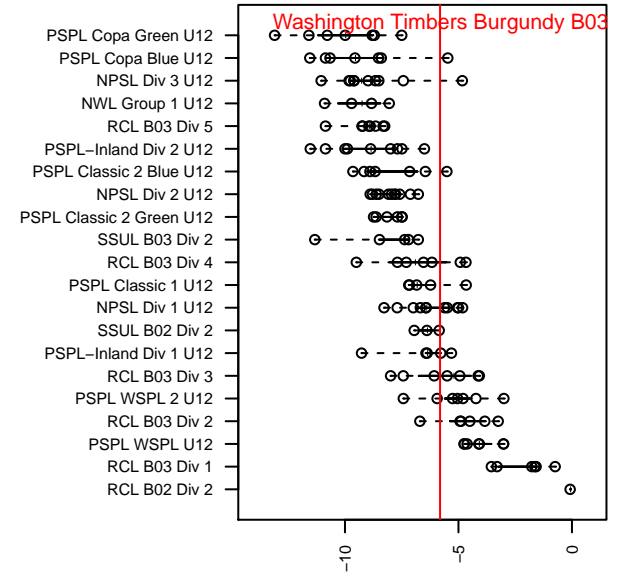

Washington Timbers Burgundy B03

Washington Timbers
 Vancouver, WA
 B03 total strength=668
 attack=0.73 defense=0.55
 fall league = PTT B03 Div 2 Green
 spr league = Spr OYS B03 Div 2 Green

alt names used:
 WA Timbers B03 Burgundy
 WTFC B03 TIMBERS BURGUNDY
 WA Timbers B03 Burgundy
 WA Timbers B03 Burgundy
 WA Timbers B03 Burgundy
 WA Timbers B03 Burgundy

Venues played:
 2015 Clash At the Border Bronze U12
 2015 PCU Summer Classic U12 Silver Black
 2015 Summer Slam Silver/Bronze U12
 2015 PTT B03 Division 2 Green
 2015 OYS Founders Cup B03
 2015 Spr OYS B03 Division 2 Green

**attack and defense variance (black dot)
relative to other teams
and top 10 in region**

**attack and defense rating
relative to others at age
and all opponents in last 13 months**

Performance relative to 13 month average