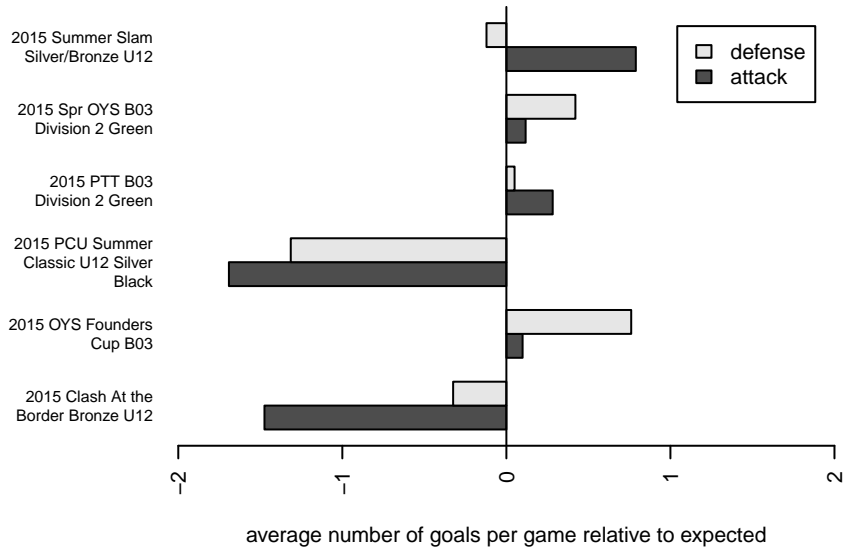

Washington Timbers Burgundy B03

Washington Timbers
 Vancouver, WA
 B03 total strength=668
 attack=0.73 defense=0.55
 fall league = PTT B03 Div 2 Green
 spr league = Spr OYS B03 Div 2 Green

alt names used:
 WA Timbers B03 Burgundy
 WTFC B03 TIMBERS BURGUNDY
 WA Timbers B03 Burgundy
 WA Timbers B03 Burgundy
 WA Timbers B03 Burgundy
 WA Timbers B03 Burgundy

Venues played:
 2015 Clash At the Border Bronze U12
 2015 PCU Summer Classic U12 Silver Black
 2015 Summer Slam Silver/Bronze U12
 2015 PTT B03 Division 2 Green
 2015 OYS Founders Cup B03
 2015 Spr OYS B03 Division 2 Green

**attack and defense variance (black dot)
relative to other teams
and top 10 in region**

**attack and defense rating
relative to others at age
and all opponents in last 13 months**

Performance relative to 13 month average