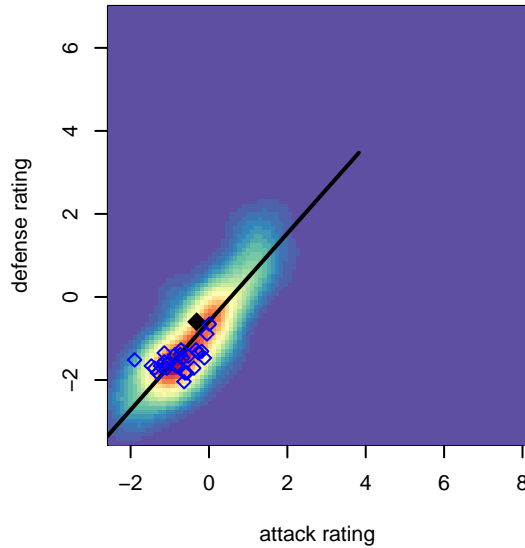

Washington Timbers Burgundy B03

Washington Timbers
 Vancouver, WA
 B03 total strength=668
 attack=0.73 defense=0.55
 fall league = PTT B03 Div 2 Green
 spr league = Spr OYS B03 Div 2 Green

alt names used:
 WA Timbers B03 Burgundy
 WTFC B03 TIMBERS BURGUNDY
 WA Timbers B03 Burgundy
 WA Timbers B03 Burgundy
 WA Timbers B03 Burgundy
 WA Timbers B03 Burgundy

**attack and defense variance (black dot)
relative to other teams
and top 10 in region**

**attack and defense rating
relative to others at age
and all opponents in last 13 months**

Performance relative to 13 month average