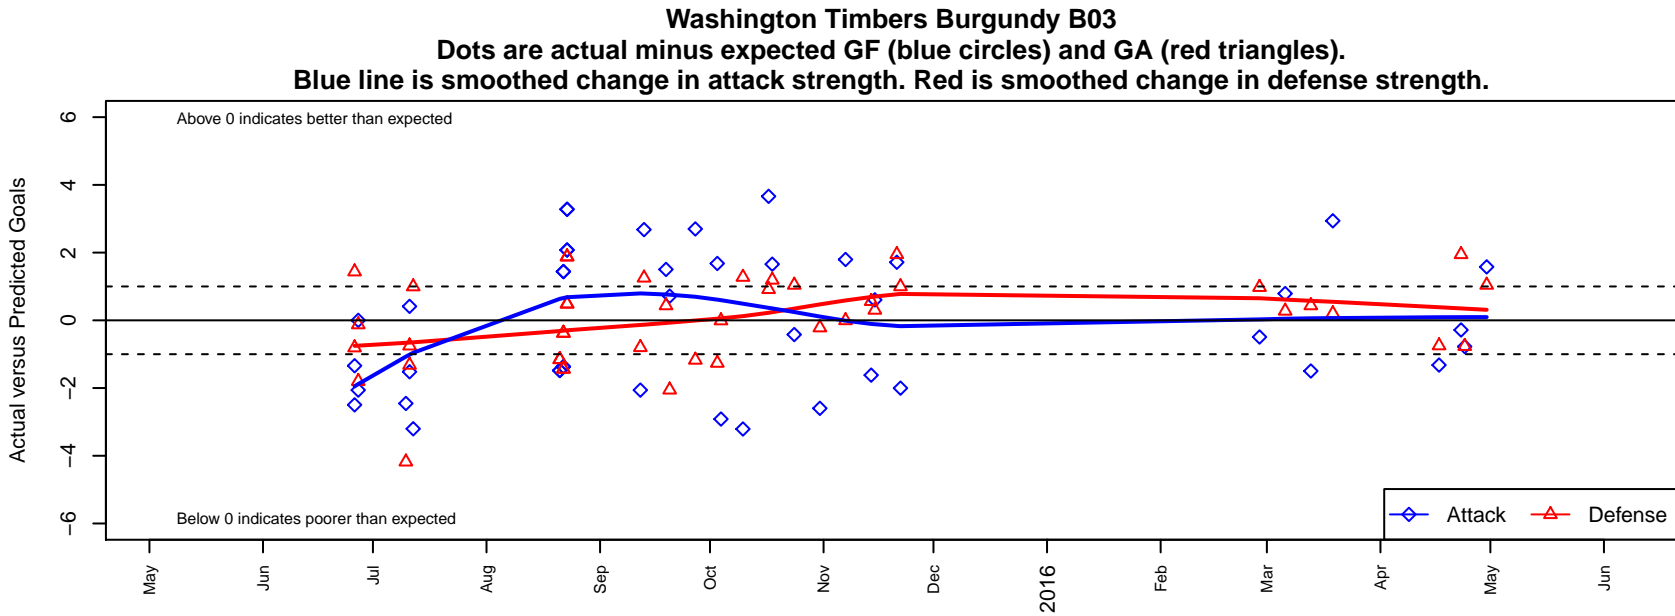

Washington Timbers Burgundy B03

Washington Timbers
 Vancouver, WA
 B03 total strength=668
 attack=0.73 defense=0.55
 fall league = PTT B03 Div 2 Green
 spr league = Spr OYS B03 Div 2 Green

alt names used:
 WA Timbers B03 Burgundy
 WTFC B03 TIMBERS BURGUNDY
 WA Timbers B03 Burgundy
 WA Timbers B03 Burgundy
 WA Timbers B03 Burgundy
 WA Timbers B03 Burgundy

**attack and defense variance (black dot)
relative to other teams
and top 10 in region**

**attack and defense rating
relative to others at age
and all opponents in last 13 months**

Performance relative to 13 month average